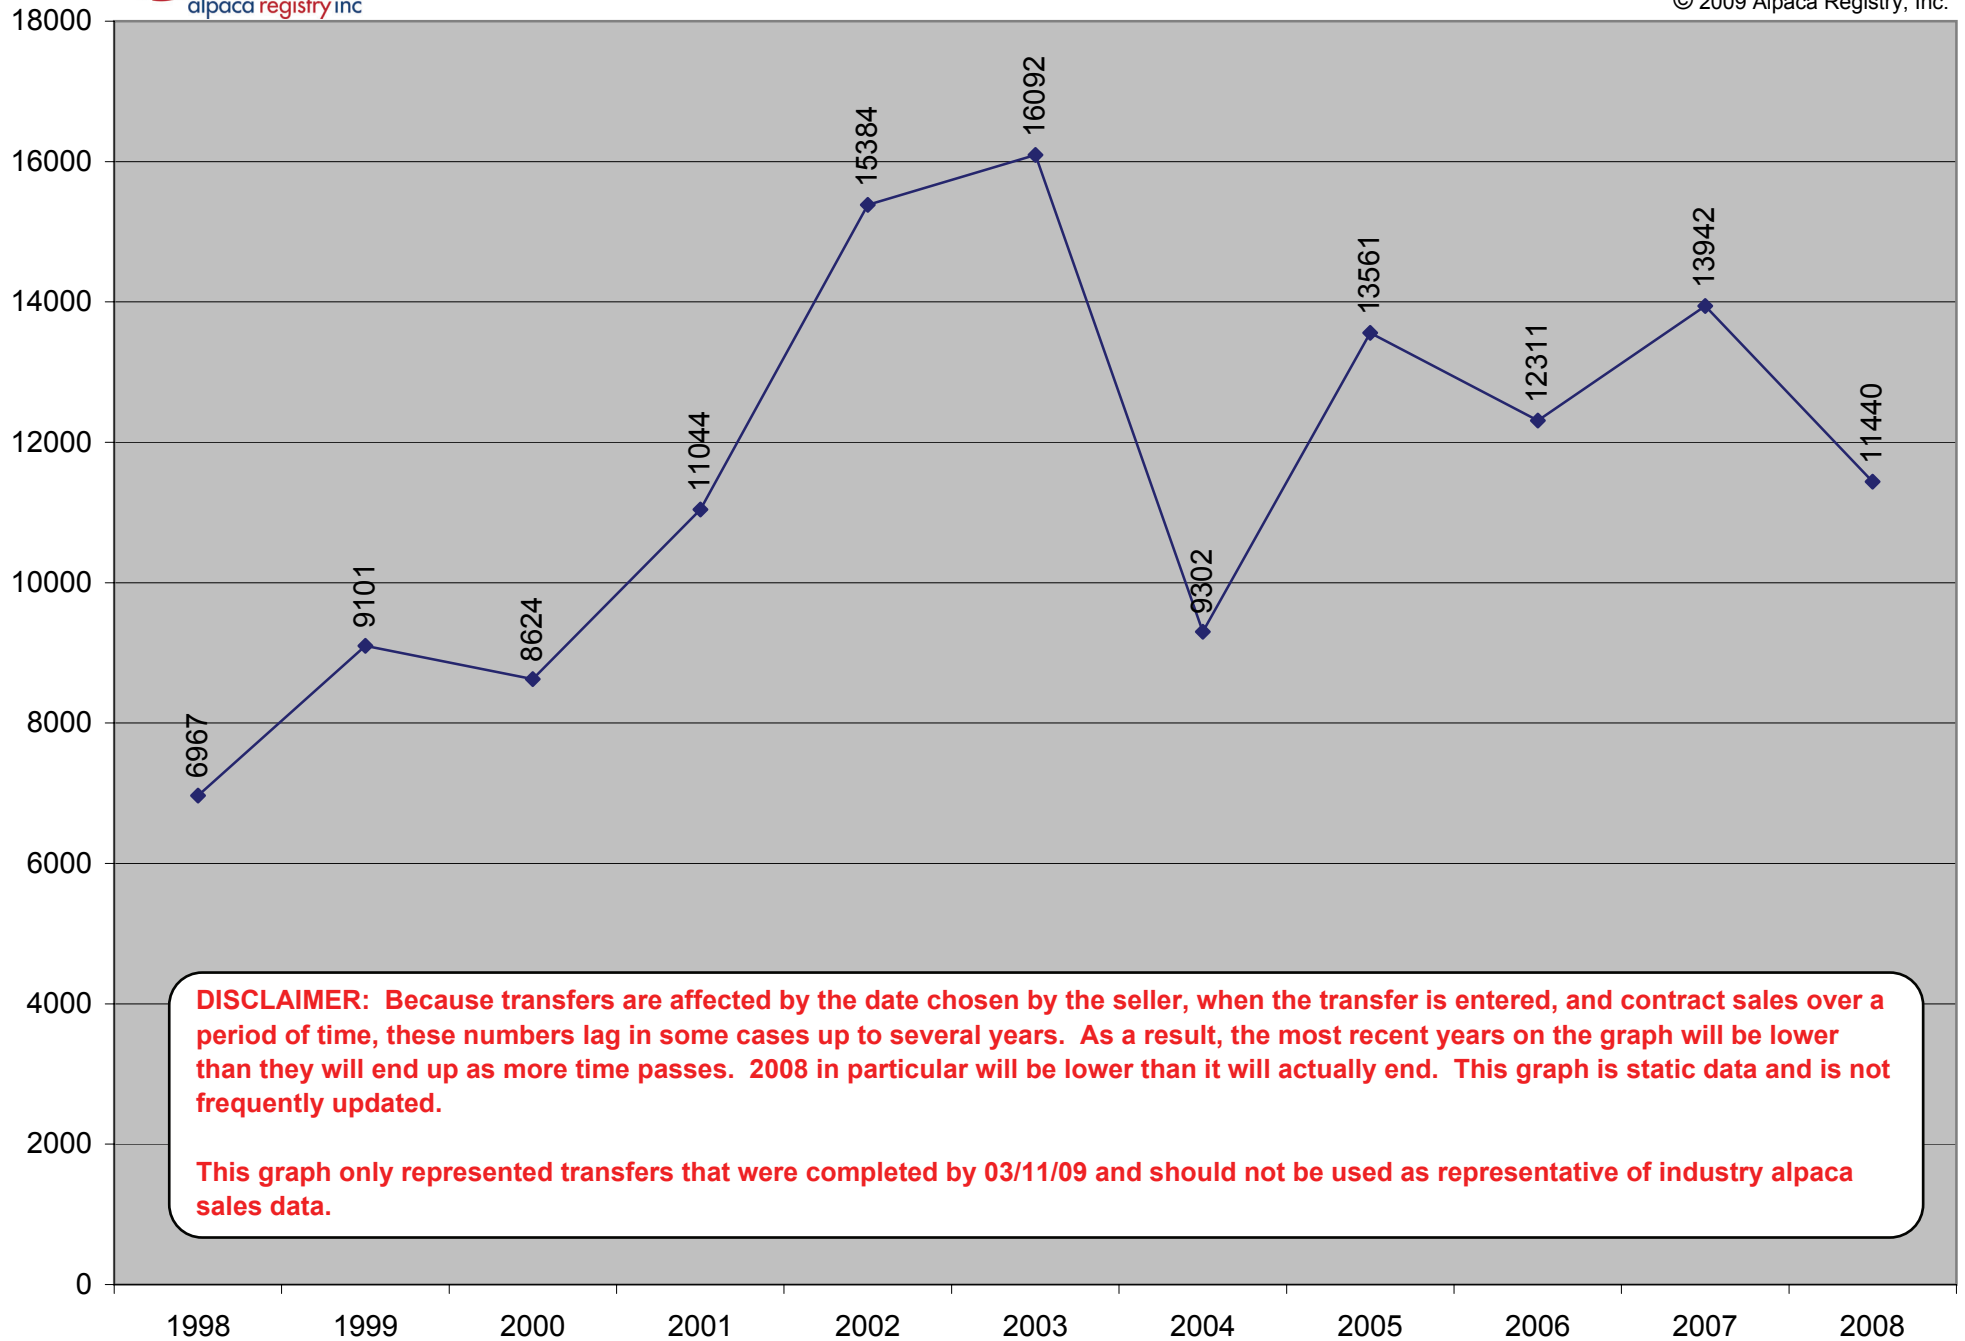

# Alpaca Transfers Completed

© 2009 Alpaca Registry, Inc.

**DISCLAIMER:** Because transfers are affected by the date chosen by the seller, when the transfer is entered, and contract sales over a period of time, these numbers lag in some cases up to several years. As a result, the most recent years on the graph will be lower than they will end up as more time passes. 2008 in particular will be lower than it will actually end. This graph is static data and is not frequently updated.

This graph only represented transfers that were completed by 03/11/09 and should not be used as representative of industry alpaca sales data.